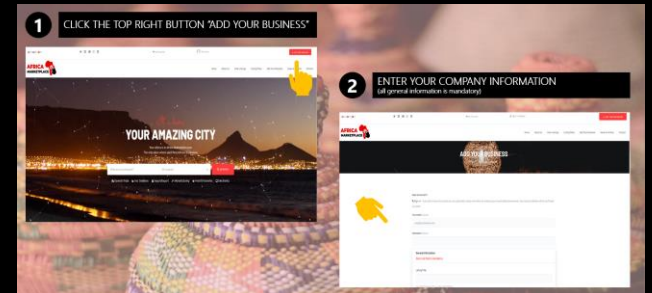

# HOW TO ADD YOUR BUSINESS ON AFRICA-MARKETPLACE.COM

DID YOU FIRST REGISTER AN ACCOUNT ?  
NO PROBLEM!

LOGIN TO YOUR ACCOUNT AND CLICK ON THE RED  
BUTTON ON THE TOP RIGHT

+ ADD YOUR BUSINESS

YOU CAN THEN FOLLOW STEP 2 ONWARDS