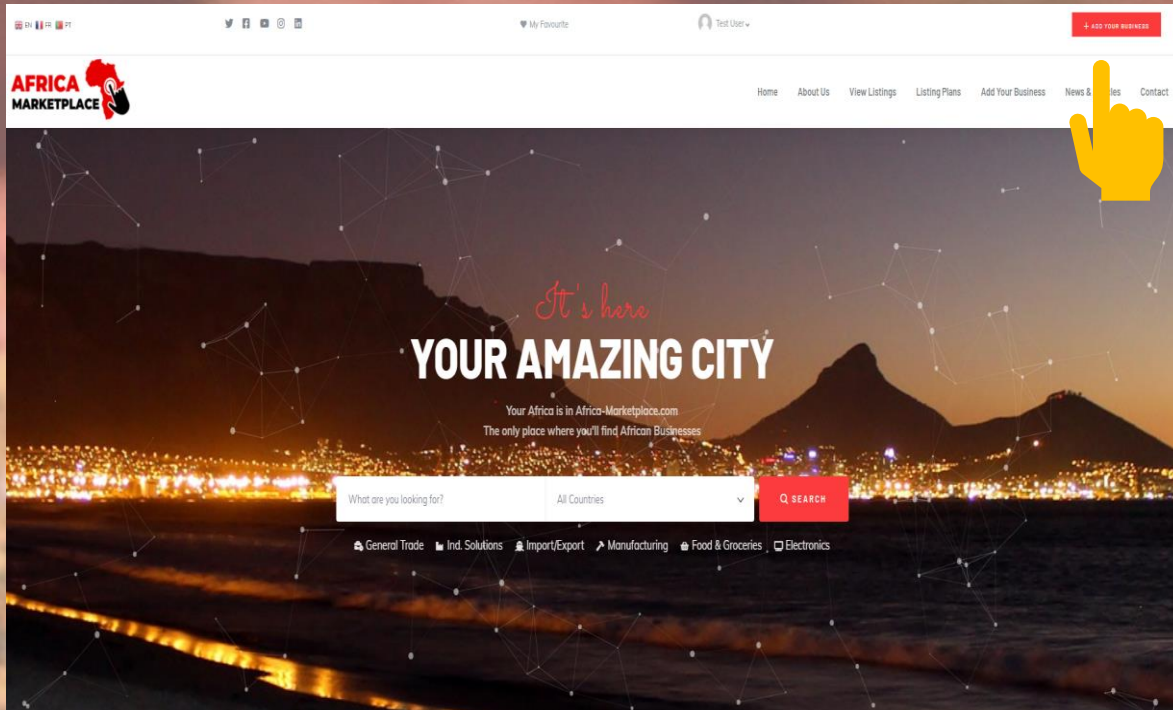

# HOW TO ADD YOUR BUSINESS ON AFRICA-MARKETPLACE.COM

**AFRICA**  
**MARKETPLACE**

*WE WILL GROW YOUR BUSINESS IN AFRICA*

1

CLICK THE TOP RIGHT BUTTON "ADD YOUR BUSINESS"

2

ENTER YOUR COMPANY INFORMATION  
(all general information is mandatory)