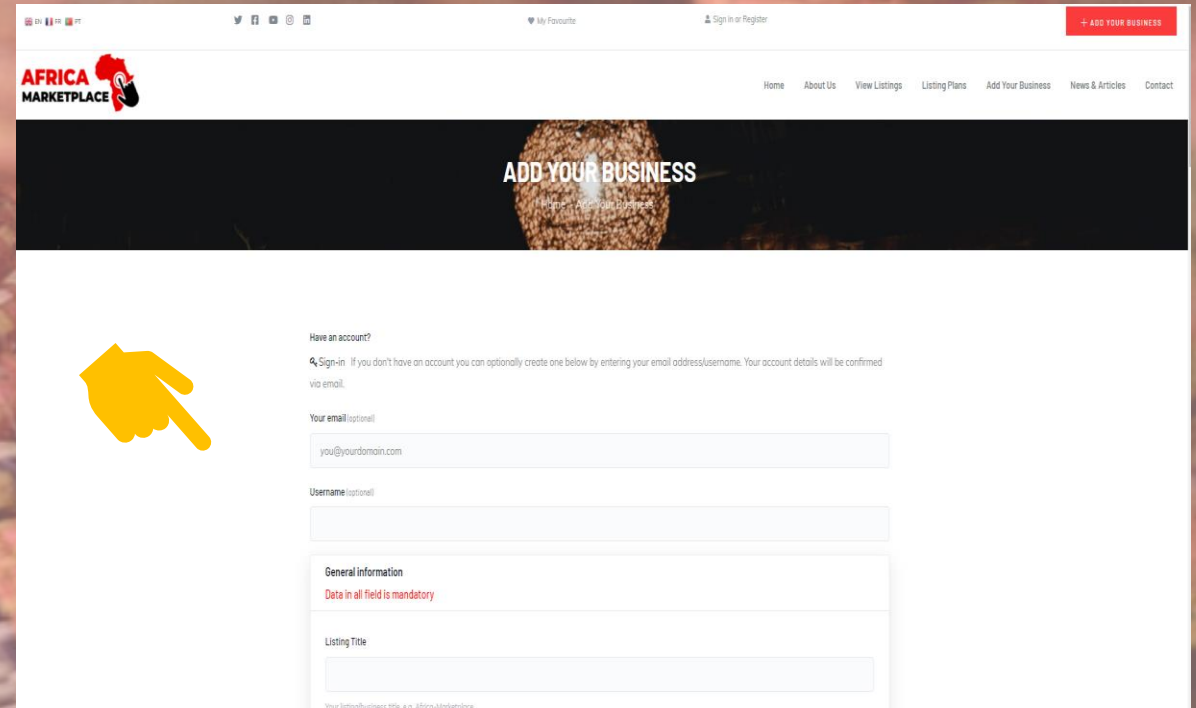

# HOW TO ADD YOUR BUSINESS ON AFRICA-MARKETPLACE.COM

**AFRICA**  
**MARKETPLACE**

*WE WILL GROW YOUR BUSINESS IN AFRICA*

1

CLICK THE TOP RIGHT BUTTON "ADD YOUR BUSINESS"

2

ENTER YOUR COMPANY INFORMATION  
(all general information is mandatory)

3

AT THE BOTTOM, ACCEPT THE TERMS AND CLICK « PREVIEW » TO VISUALIZE YOUR LISTING

AFRICA MARKETPLACE

Home About Us View Listings Listing Plans Add Your Business News & Articles Contact

Opening Time Closing Time